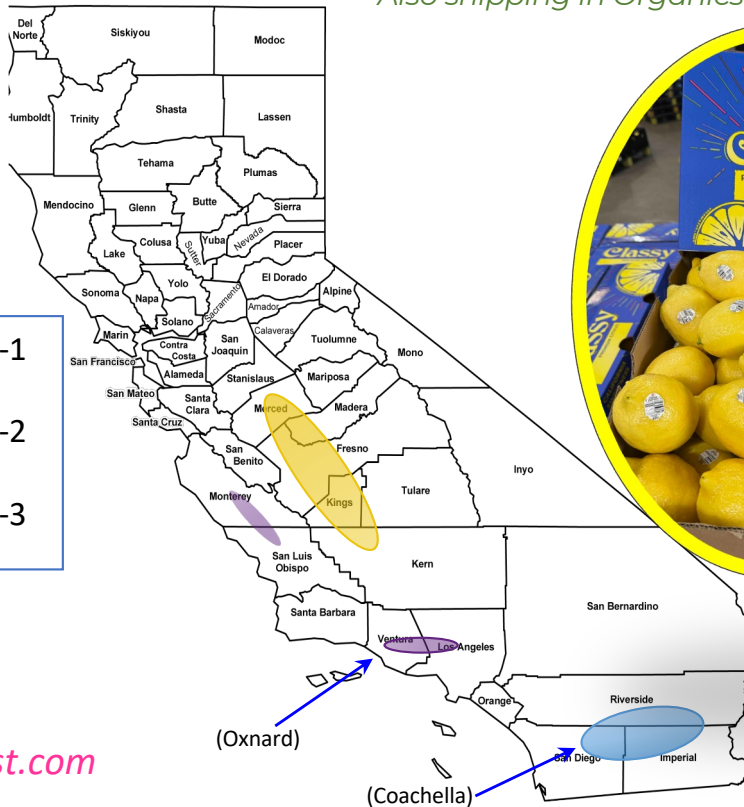

Lemons – Year Round

Origin	Commodity	jan	feb	mar	apr	may	jun	jul	aug	sep	oct	nov	dec	Ship Location	
California	Lemons*	d1	d1	d1	d1	d1	d1/d2	d2	d3	d3	d3	d1	d1	CA	
Argentina	Lemons*		AR Earliest arrivals – June 1												NJ, FL, CA
Chile	Lemons													NJ, FL, CA	
Florida	Lemons			Florida – mostly stays in-state							limited	limited	limited	FL	
Mexico - Eastern	Lemons*													Tx	
Mexico - Sonora†	Lemons													AZ	

* Also shipping in Organics

California Harvesting Districts

Labels:

CA Fancy – Classy

CA Choice – Elegant

FL US#1 – River Pride

Wrap Bags – Fresh Picked

Combo Bags - WesPak Navy Blue

2lb Lemons

0 96704 00150 4

3lb Lemons

0 96704 00128 3

5lb Lemons

0 96704 00057 6

www.ClassicHarvest.com